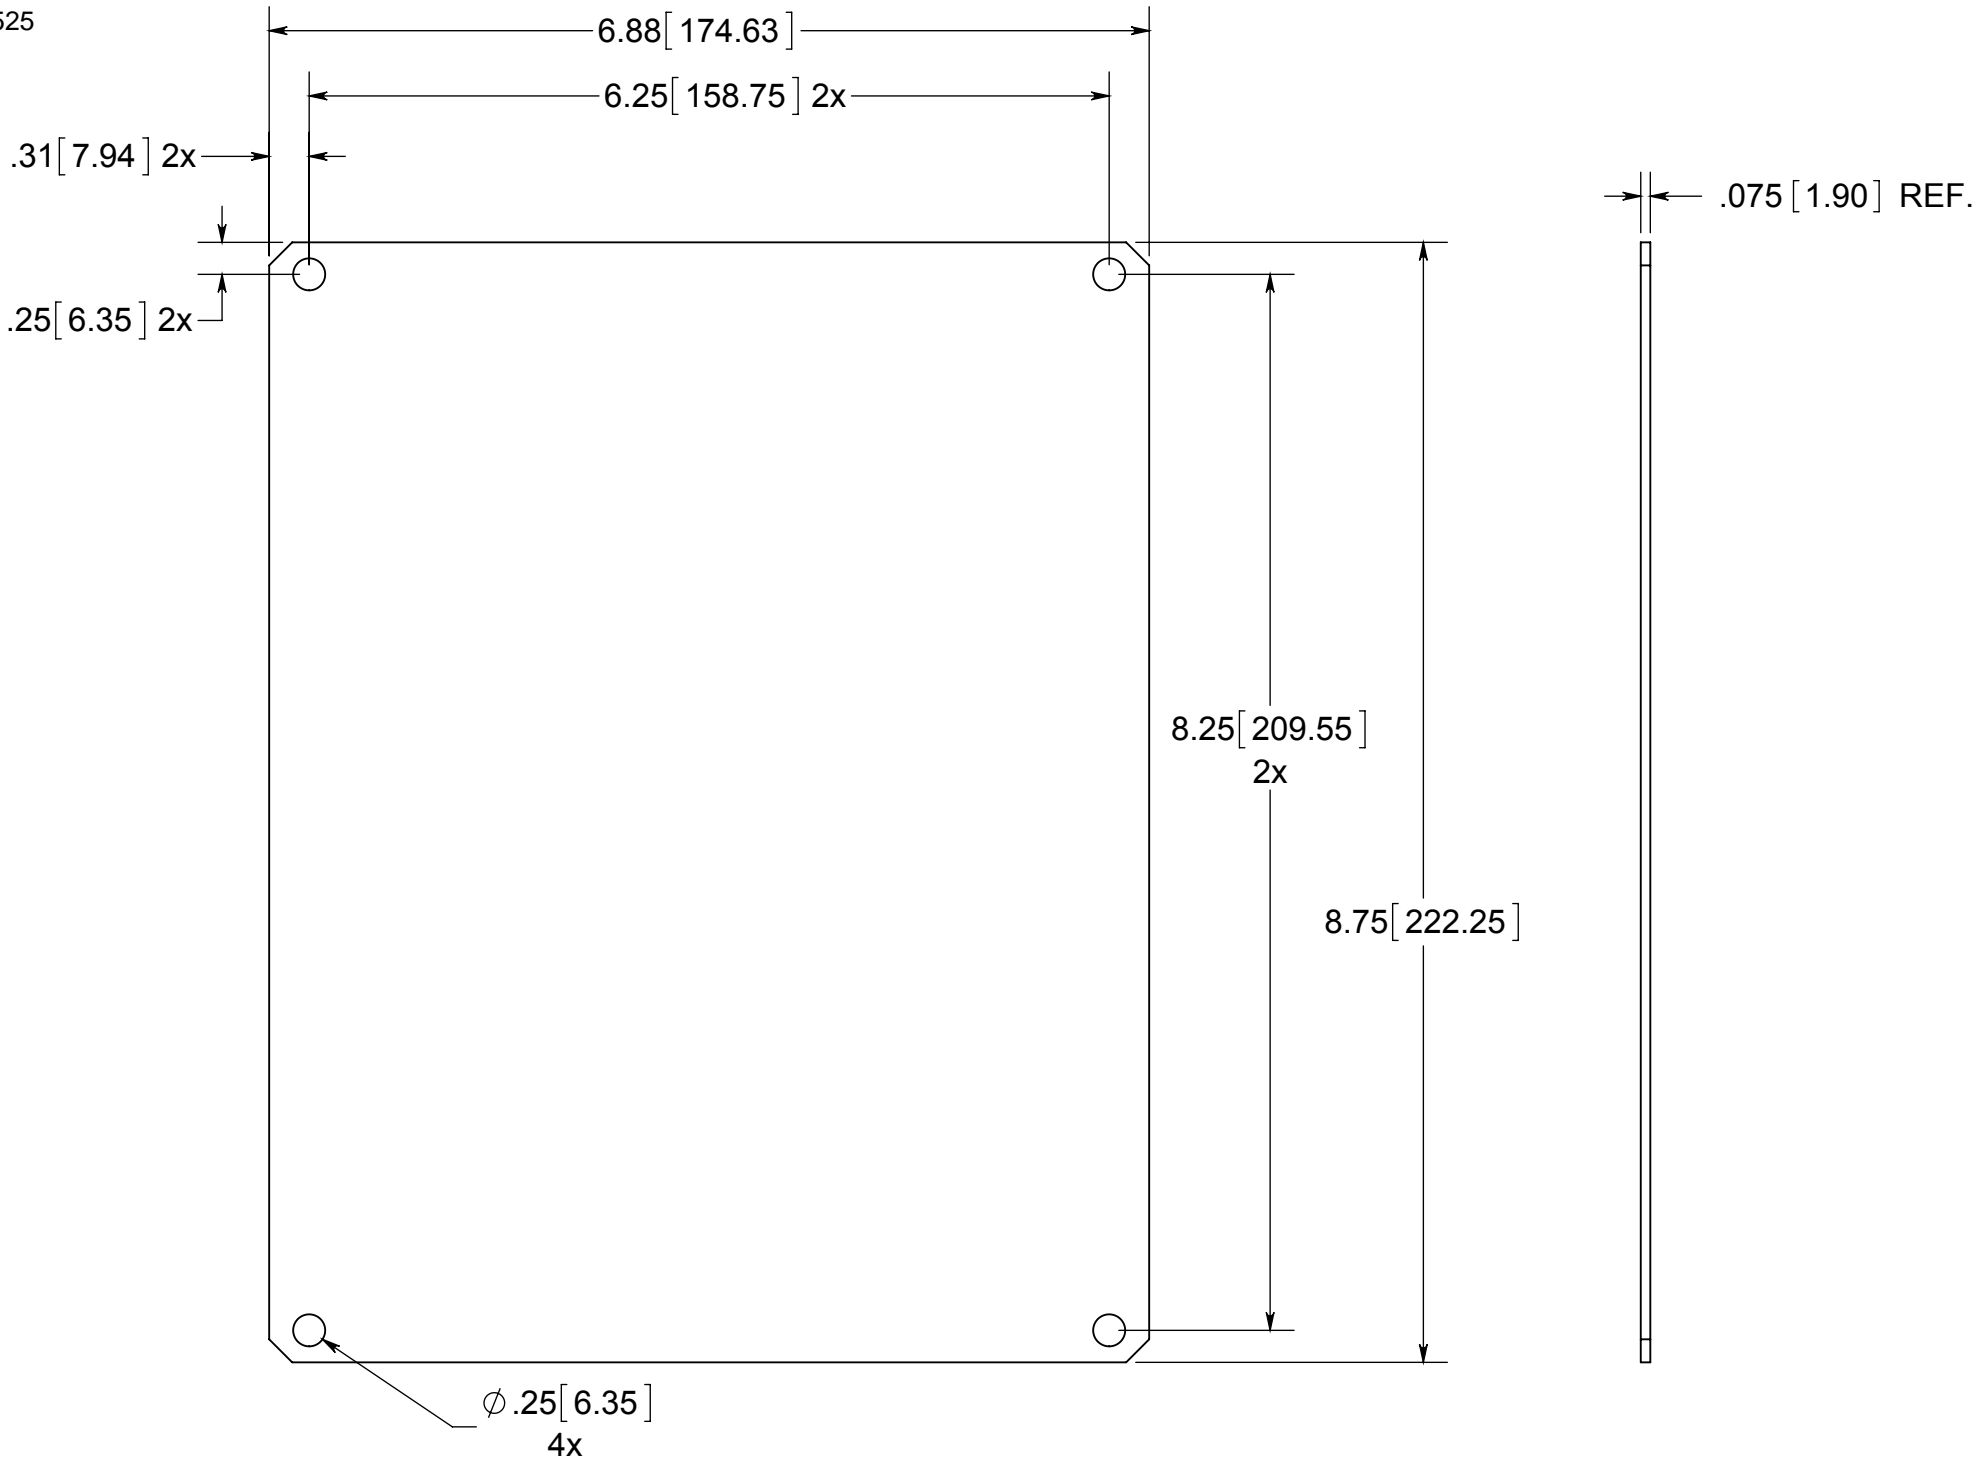

Distributed by:
M.A. Selmon Company, Inc
4 Oxford Rd.
Milford, CT 06460
203-377-3525

WHITE PAINTED 14 GAUGE STEEL

® **ALLIED MOULDED PRODUCTS**
BRYAN, OHIO

The Original Fiber Glass Outlet Box

PRODUCT SERIES

BACK PANEL, 10x8, STEEL

Part No.

PL108

CONFIDENTIAL
THIS MATERIAL IS OWNED BY THE ALLIED MOULDED PRODUCTS COMPANY, IS DISCLOSED IN CONFIDENCE, AND IS NOT TO BE REPRODUCED OR DISTRIBUTED WITHOUT PRIOR WRITTEN PERMISSION FROM ALLIED MOULDED PRODUCTS.