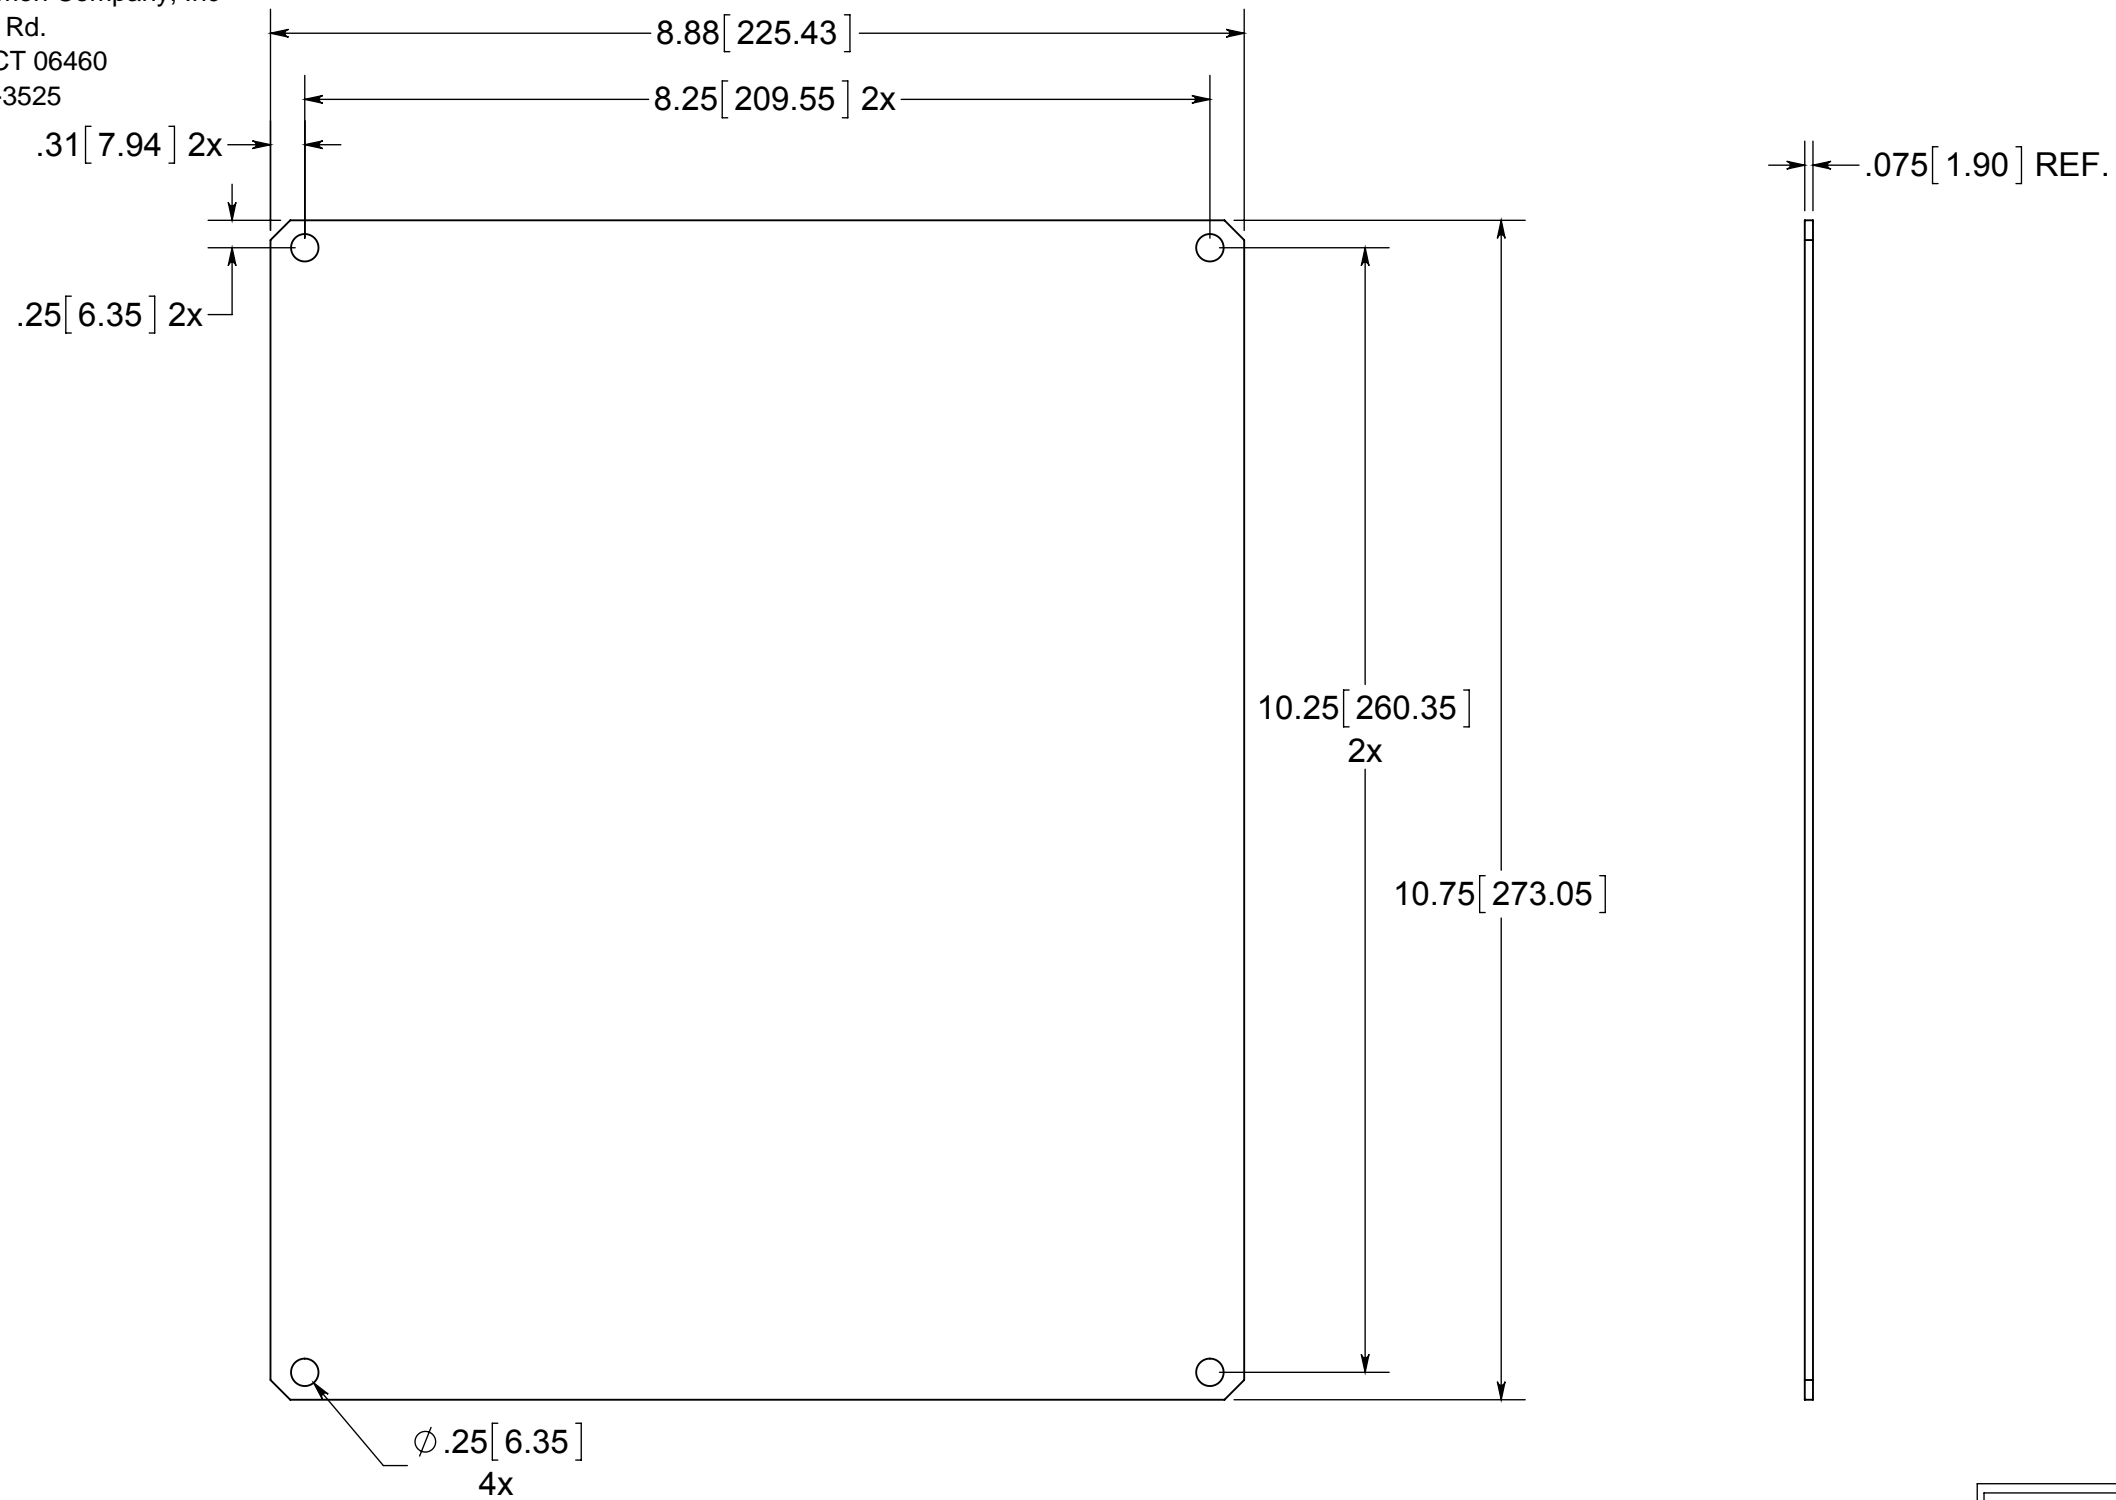

Distributed by:
M.A. Selmon Company, Inc
4 Oxford Rd.
Milford, CT 06460
203-377-3525

ISSUE DATE: 5/24/11

WHITE PAINTED 14 GAUGE STEEL

PRODUCT SERIES
BACK PANEL, 12x10, STEEL

Part No.
PL120

CONFIDENTIAL
THIS MATERIAL IS OWNED BY THE ALLIED MOULDED PRODUCTS COMPANY, IS DISCLOSED IN CONFIDENCE, AND IS NOT TO BE REPRODUCED OR DISTRIBUTED WITHOUT PRIOR WRITTEN PERMISSION FROM ALLIED MOULDED PRODUCTS.