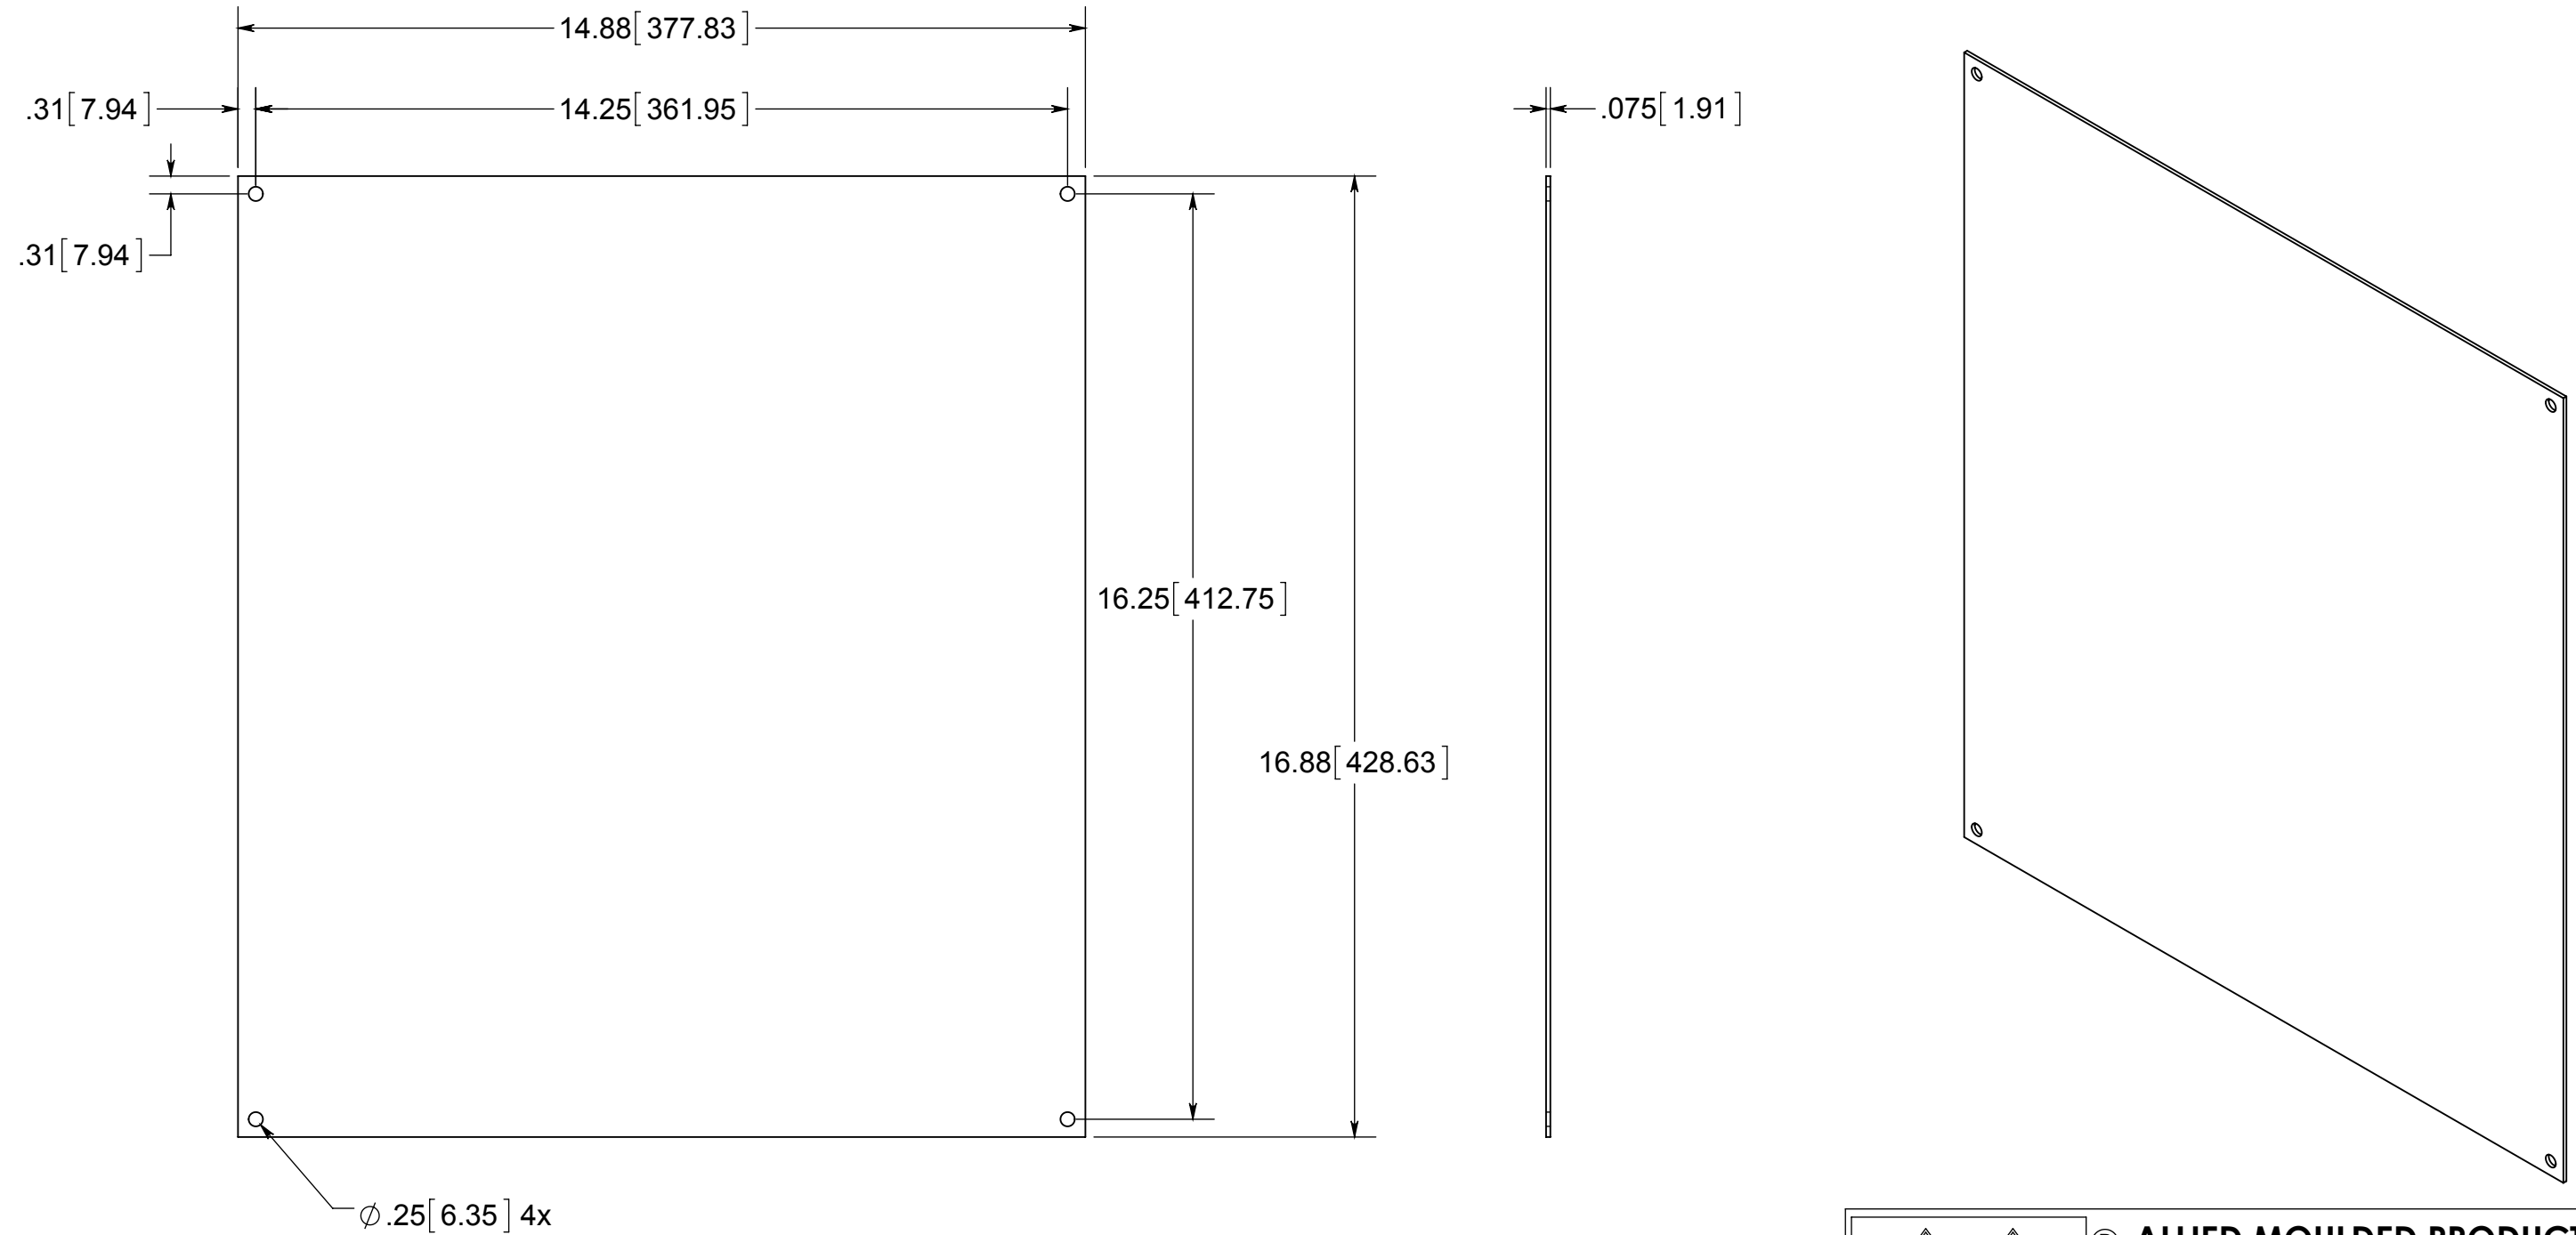

Distributed by:
M.A. Selmon Company, Inc
4 Oxford Rd.
Milford, CT 06460
203-377-3525

ISSUE DATE: 05/05/2014

White Painted Steel 14 Gauge

® **ALLIED MOULDED PRODUCTS**
BRYAN, OHIO

The Original Fiber Glass Outlet Box