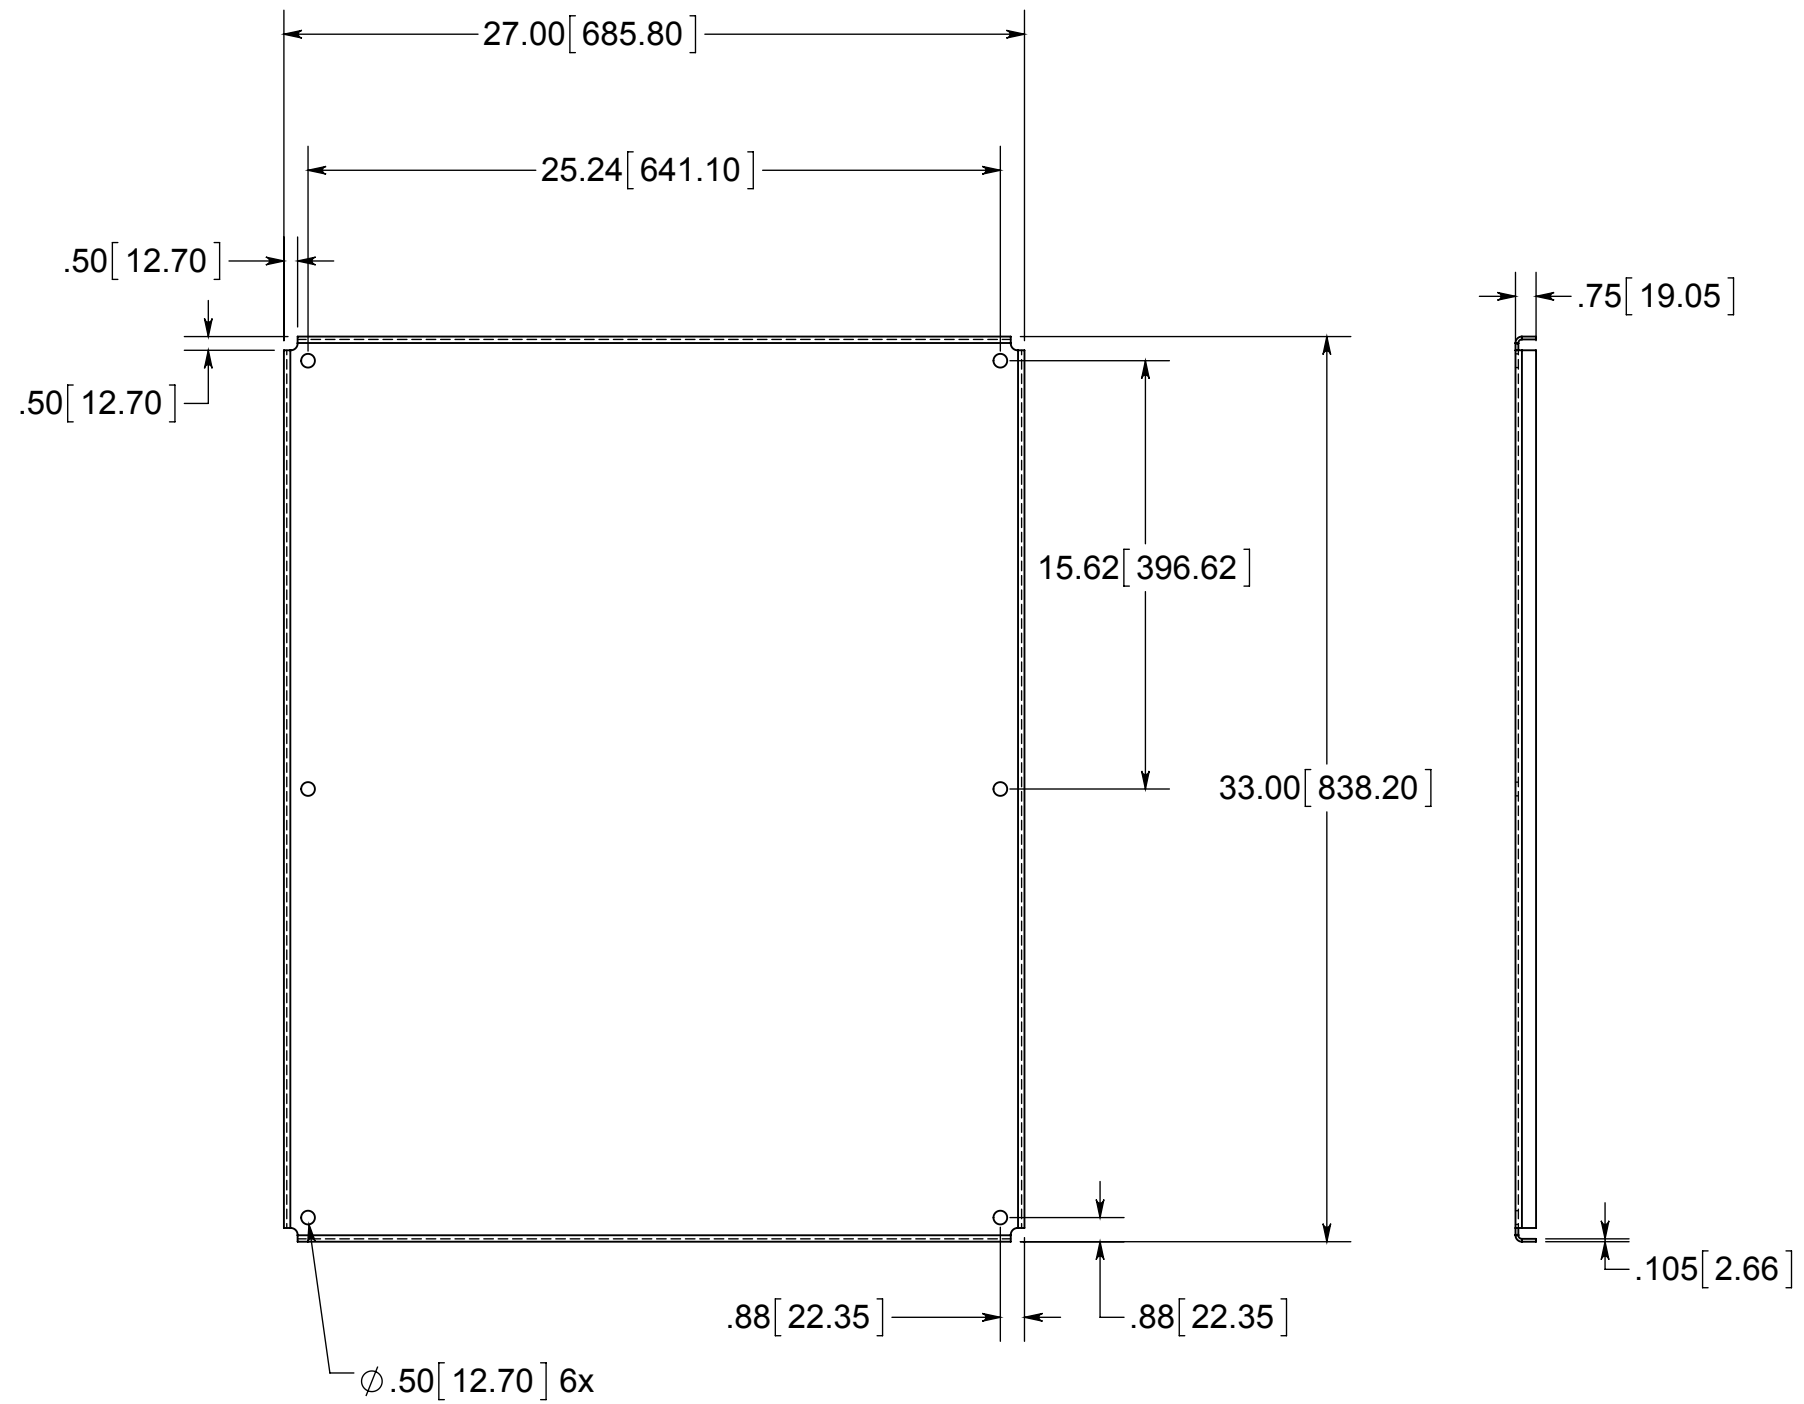

Distributed by:
M.A. Selmon Company, Inc
4 Oxford Rd.
Milford, CT 06460
203-377-3525

ISSUE DATE: 05/28/2014

White Painted 12 Gauge Steel

PRODUCT SERIES
Back Panel, 36x30, Steel

Part No.
P3630CS

CONFIDENTIAL
THIS MATERIAL IS OWNED BY THE ALLIED MOULDED PRODUCTS COMPANY, IS DISCLOSED IN CONFIDENCE, AND IS NOT TO BE REPRODUCED OR DISTRIBUTED WITHOUT PRIOR WRITTEN PERMISSION FROM ALLIED MOULDED PRODUCTS.